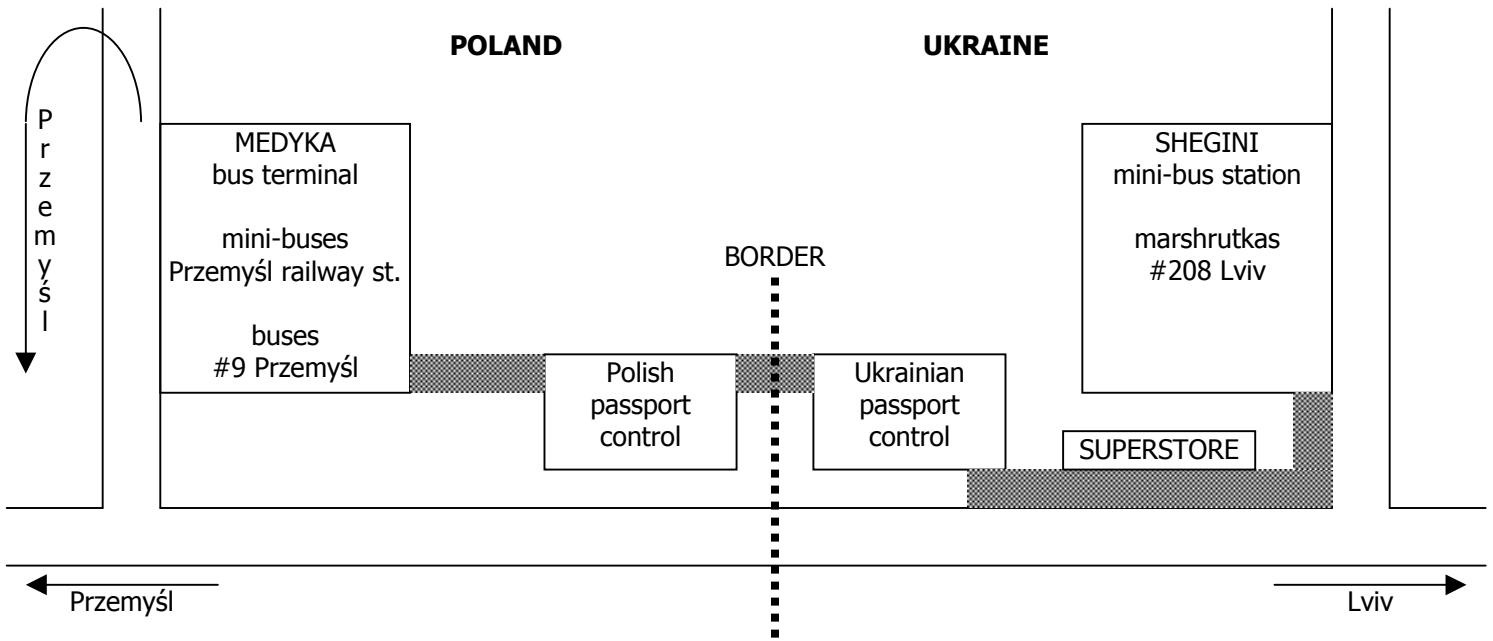

# BORDER: POLAND (MEDYKA) – UKRAINE (SHEGINI)

## PRZEMYŚL – COACH AND RAILWAY STATIONS

# ROUNDBABOUT NEAR WESTERN CITY BORDER