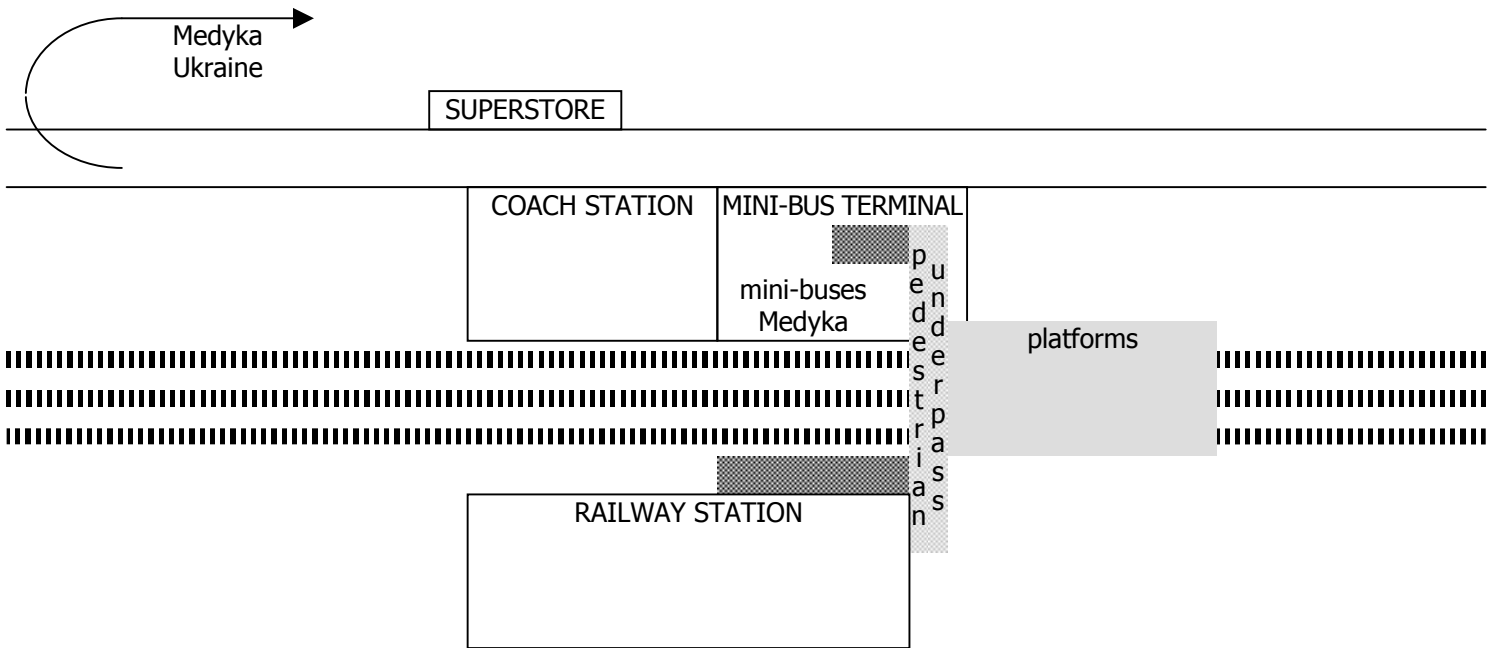

# BORDER: POLAND (MEDYKA) – UKRAINE (SHEGINI)

## PRZEMYŚL – COACH AND RAILWAY STATIONS

# ROUNDBABOUT NEAR WESTERN CITY BORDER

# LVIV – RAILWAY STATIONS