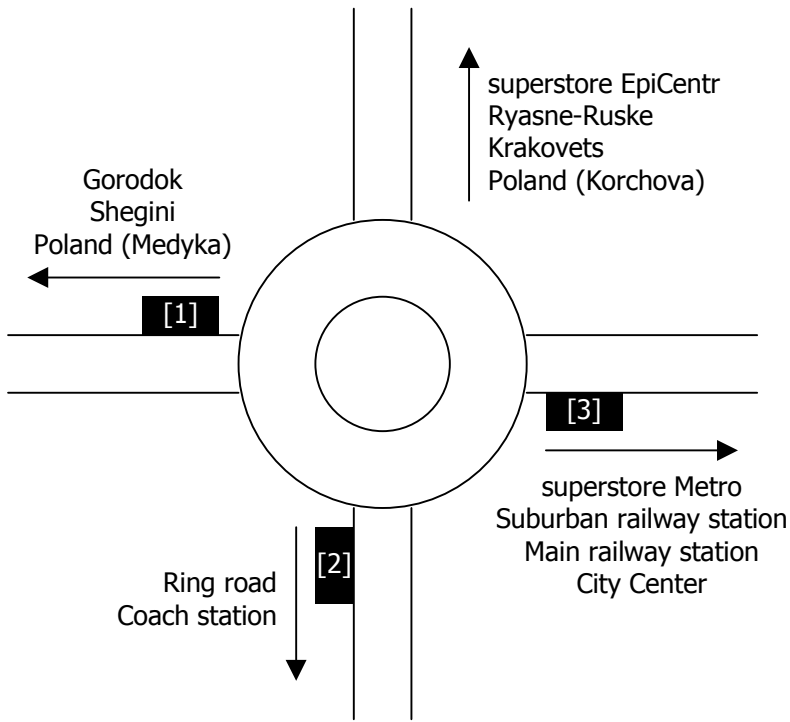

# BORDER: POLAND (MEDYKA) – UKRAINE (SHEGINI)

## PRZEMYŚL – COACH AND RAILWAY STATIONS

# ROUNDBABOUT NEAR WESTERN CITY BORDER

# LVIV – RAILWAY STATIONS